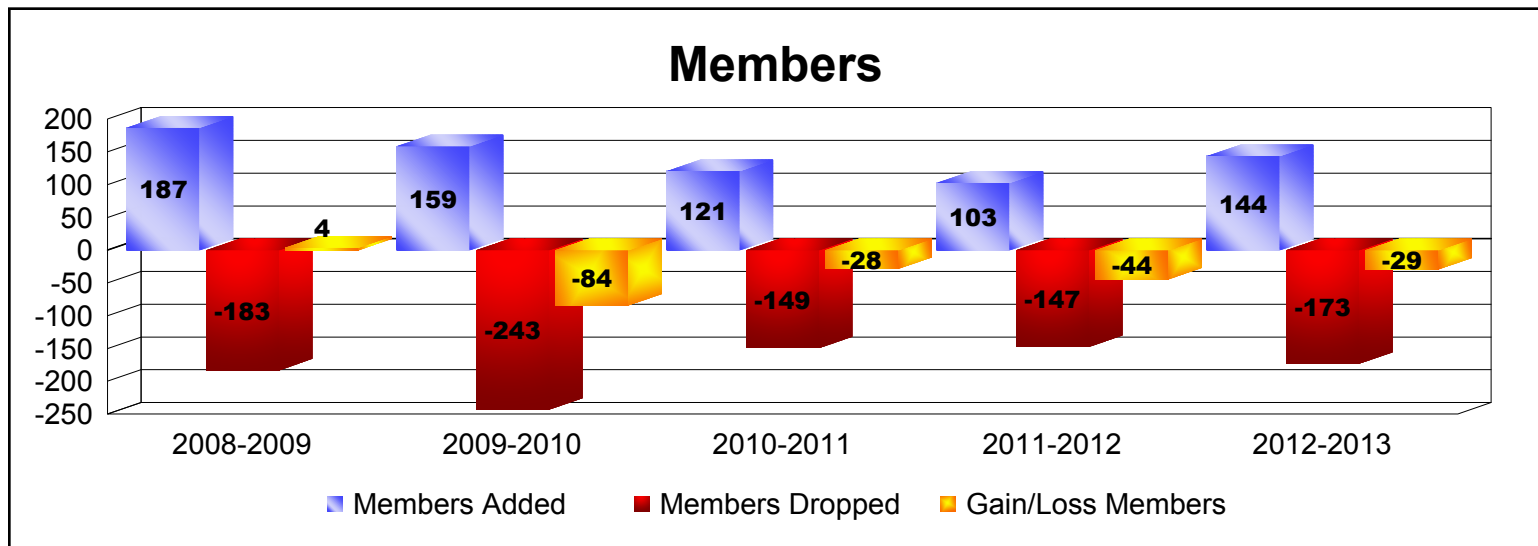

Year	New Clubs	Dropped Clubs	Gain/Loss Clubs	New Members	Charter Members	Reinstate Members	Transfer Members	Total Member Added	Total Members Dropped	Gain/Loss Members
2008-2009	3	0	3	100	76	9	2	187	-183	4
2009-2010	0	-3	-3	147	0	2	10	159	-243	-84
2010-2011	0	0	0	107	0	5	9	121	-149	-28
2011-2012	0	-1	-1	95	0	3	5	103	-147	-44
2012-2013	0	-4	-4	108	0	15	21	144	-173	-29
Average	1	-2	-1	111	15	7	9	143	-179	-36

Year	New Clubs	Dropped Clubs	Gain/Loss Clubs	New Members	Charter Members	Reinstate Members	Transfer Members	Total Member Added	Total Members Dropped	Gain/Loss Members
2008-2009	0	0	0	11	0	0	0	11	-6	5
2009-2010	0	-1	-1	5	0	0	0	5	-15	-10
2010-2011	0	0	0	8	0	0	0	8	-11	-3
2011-2012	0	0	0	4	0	1	0	5	-6	-1
2012-2013	0	0	0	5	0	0	1	6	-8	-2
Average	0	0	0	7	0	0	0	7	-9	-2