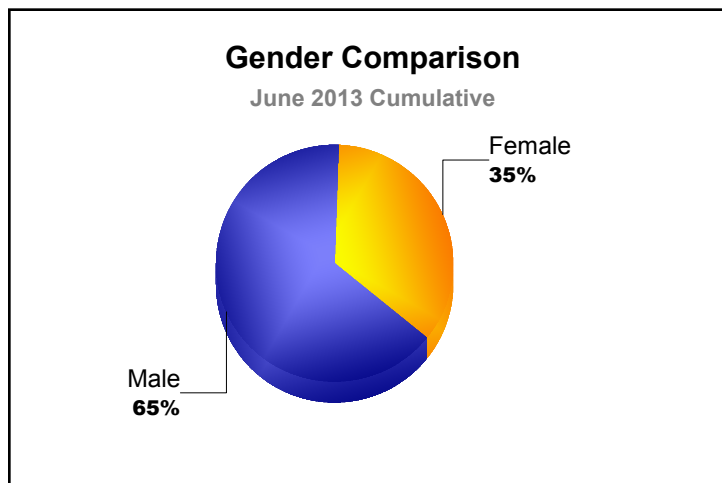

Year	New Clubs	Dropped Clubs	Gain/Loss Clubs	New Members	Charter Members	Reinstate Members	Transfer Members	Total Member Added	Total Members Dropped	Gain/Loss Members
2008-2009	3	0	3	100	76	9	2	187	-183	4
2009-2010	0	-3	-3	147	0	2	10	159	-243	-84
2010-2011	0	0	0	107	0	5	9	121	-149	-28
2011-2012	0	-1	-1	95	0	3	5	103	-147	-44
2012-2013	0	-4	-4	108	0	15	21	144	-173	-29
Average	1	-2	-1	111	15	7	9	143	-179	-36