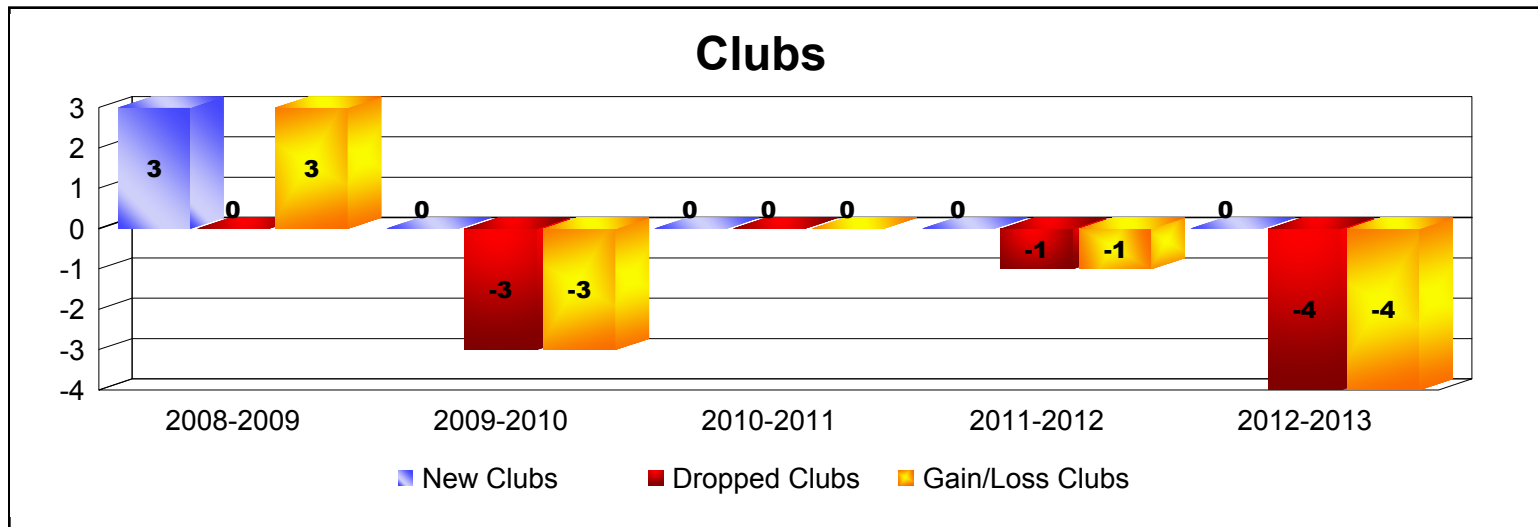

Year	New Clubs	Dropped Clubs	Gain/Loss Clubs	New Members	Charter Members	Reinstate Members	Transfer Members	Total Member Added	Total Members Dropped	Gain/Loss Members
2008-2009	3	0	3	100	76	9	2	187	-183	4
2009-2010	0	-3	-3	147	0	2	10	159	-243	-84
2010-2011	0	0	0	107	0	5	9	121	-149	-28
2011-2012	0	-1	-1	95	0	3	5	103	-147	-44
2012-2013	0	-4	-4	108	0	15	21	144	-173	-29
Average	1	-2	-1	111	15	7	9	143	-179	-36

Year	New Clubs	Dropped Clubs	Gain/Loss Clubs	New Members	Charter Members	Reinstate Members	Transfer Members	Total Member Added	Total Members Dropped	Gain/Loss Members
2008-2009	0	0	0	11	0	0	0	11	-6	5
2009-2010	0	-1	-1	5	0	0	0	5	-15	-10
2010-2011	0	0	0	8	0	0	0	8	-11	-3
2011-2012	0	0	0	4	0	1	0	5	-6	-1
2012-2013	0	0	0	5	0	0	1	6	-8	-2
Average	0	0	0	7	0	0	0	7	-9	-2