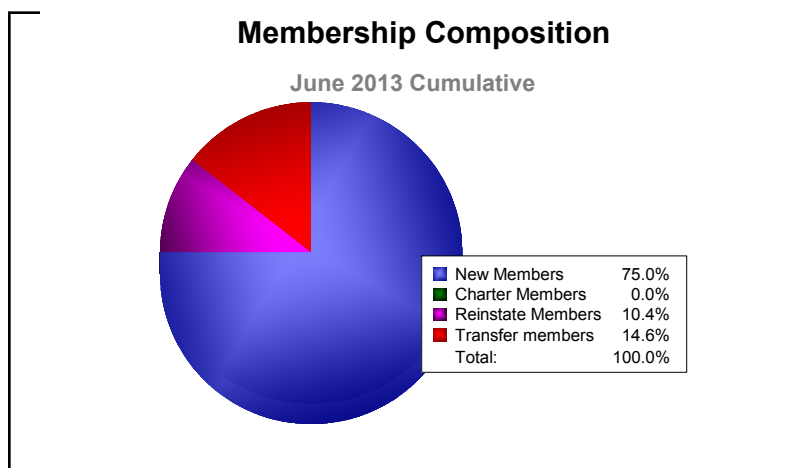

Year	New Clubs	Dropped Clubs	Gain/Loss Clubs	New Members	Charter Members	Reinstate Members	Transfer Members	Total Member Added	Total Members Dropped	Gain/Loss Members
2008-2009	3	0	3	100	76	9	2	187	-183	4
2009-2010	0	-3	-3	147	0	2	10	159	-243	-84
2010-2011	0	0	0	107	0	5	9	121	-149	-28
2011-2012	0	-1	-1	95	0	3	5	103	-147	-44
2012-2013	0	-4	-4	108	0	15	21	144	-173	-29
Average	1	-2	-1	111	15	7	9	143	-179	-36

Year	New Clubs	Dropped Clubs	Gain/Loss Clubs	New Members	Charter Members	Reinstate Members	Transfer Members	Total Member Added	Total Members Dropped	Gain/Loss Members
2008-2009	0	0	0	11	0	0	0	11	-6	5
2009-2010	0	-1	-1	5	0	0	0	5	-15	-10
2010-2011	0	0	0	8	0	0	0	8	-11	-3
2011-2012	0	0	0	4	0	1	0	5	-6	-1
2012-2013	0	0	0	5	0	0	1	6	-8	-2
Average	0	0	0	7	0	0	0	7	-9	-2